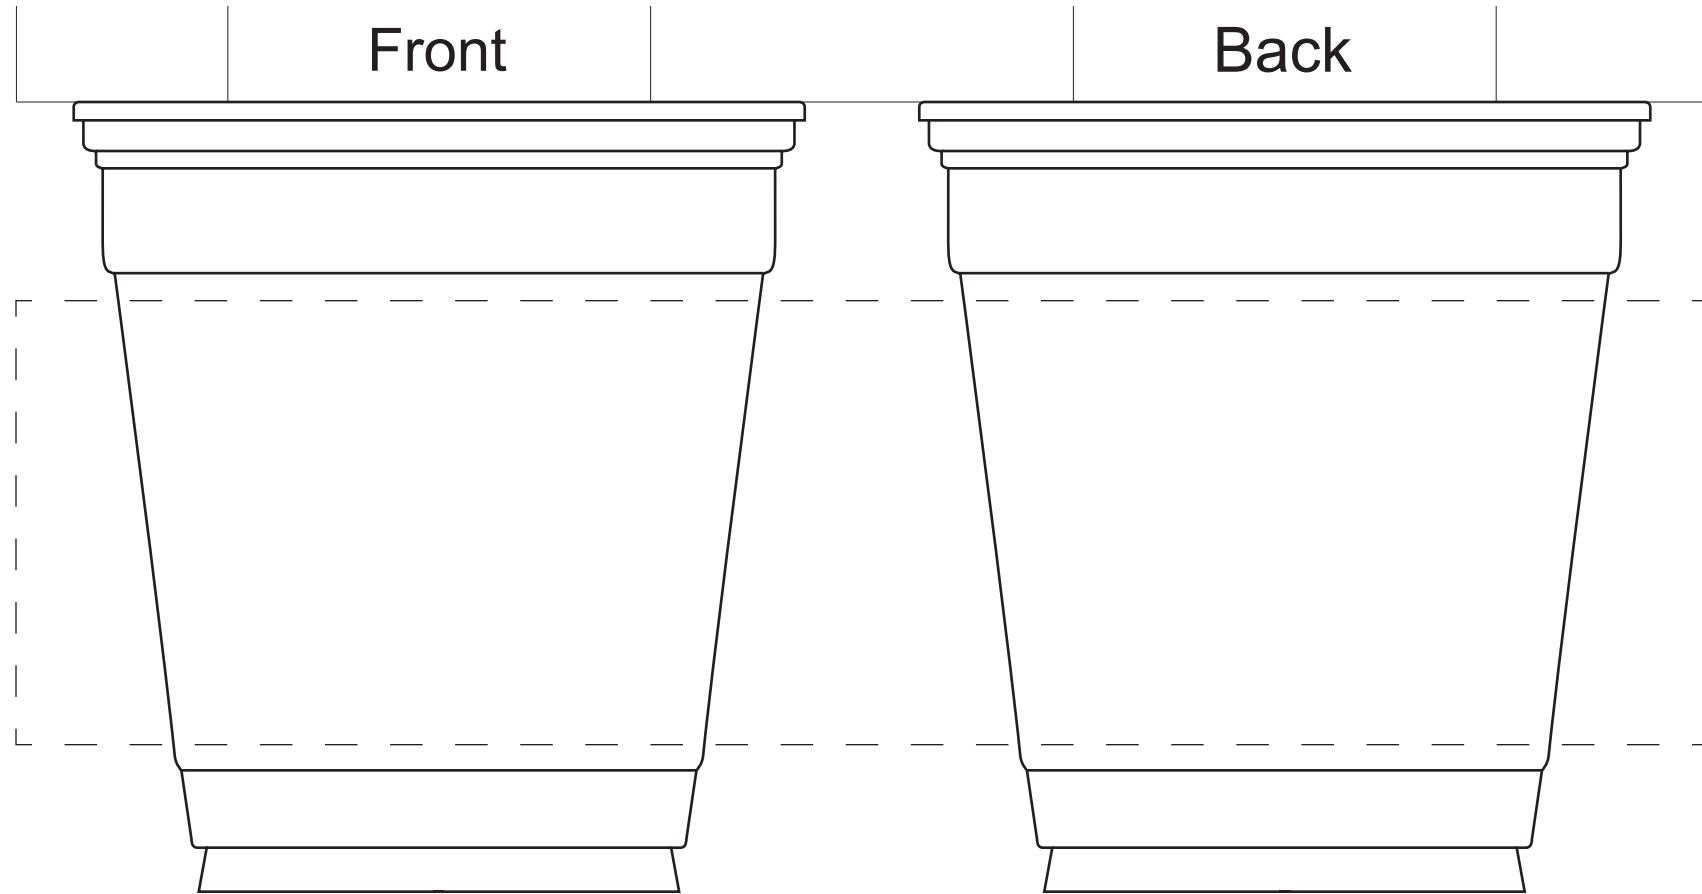

1 NA

12oz Clear PET Cups 92mm Lid

+/- 15% color difference between the
e-proof and finished product is acceptable

Print Height

Print Height 2.3"
Print Width 8.8"